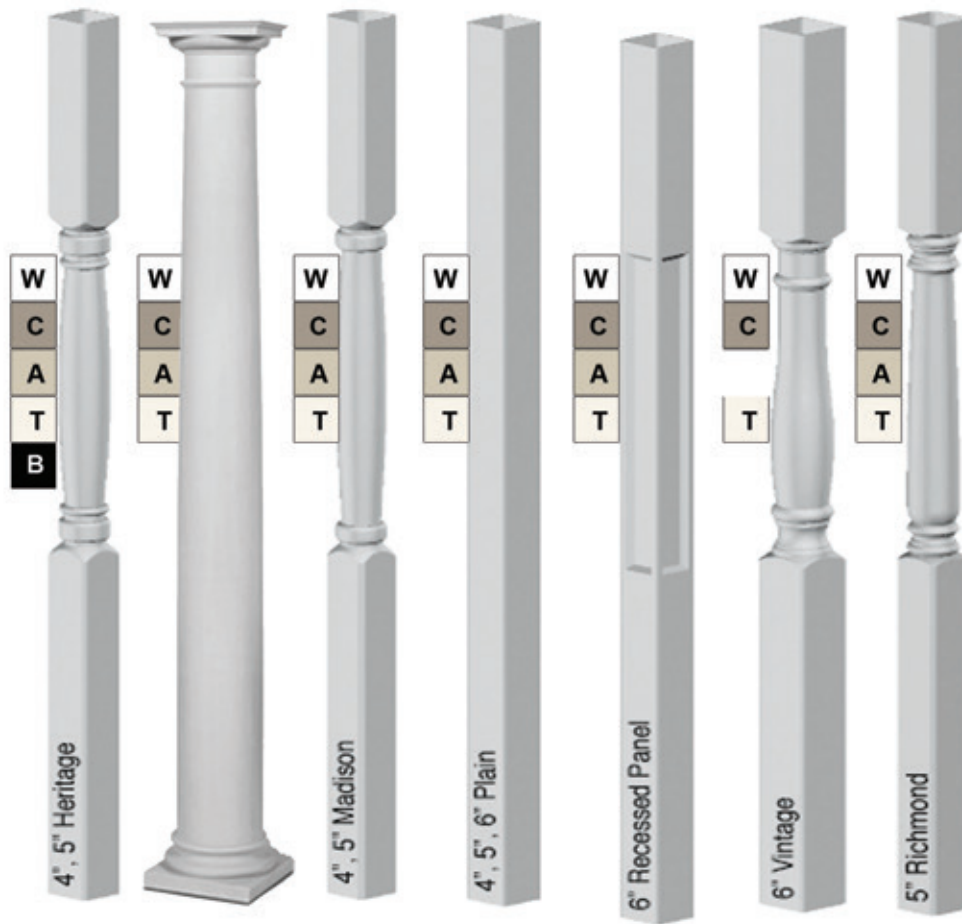

SPINDLE REGULAR

PARTS OF A RAILING SYSTEM

SPINDLE REGULAR

SPINDLE

BELLY RAIL

TWISTED

VINYL PORCH POSTS

ADD CHARACTER TO YOUR DESIGN

VINYL RAILING POSTS

Includes Top/Bottom Structural Post Plate (all sizes)

These plates have additional tabs inside the post that support the sides of the post and make it possible to achieve better up-lift security with short screws