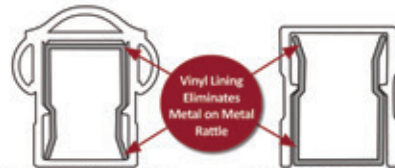

ARABIAN SERIES