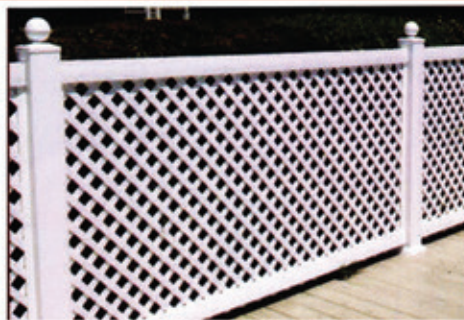

REALTOR SPINDLE 2 TONE

MAJESTIC 1