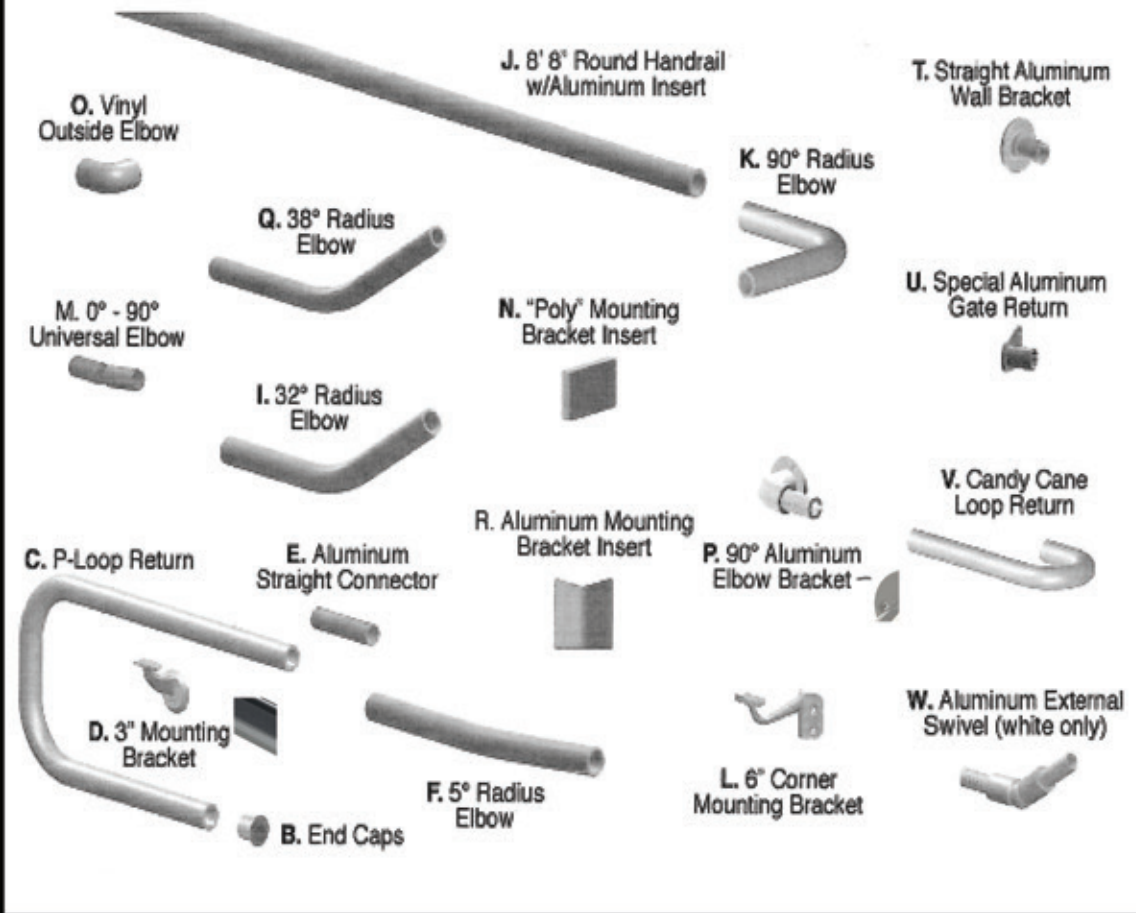

PVC POST & RAIL WITH ALUMINUM SPINDLES

SPINDLE REGULAR

SPINDLE

SPINDLE REGULAR

PVC POST & RAIL WITH ALUMINUM SPINDLES

ALUMINUM

ALUMINUM

SPINDLE REGULAR

SPINDLE REGULAR

PARTS OF A RAILING SYSTEM

SPINDLE REGULAR

SPINDLE

BELLY RAIL

TWISTED

VINYL PORCH POSTS

ADD CHARACTER TO YOUR DESIGN

VINYL RAILING POSTS

Includes Top/Bottom Structural Post Plate (all sizes)

These plates have additional tabs inside the post that support the sides of the post and make it possible to achieve better up-lift security with short screws