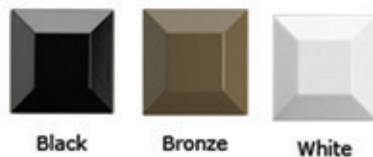

POOL ENCLOSURES

ActiveYards
Fencing solutions for life™

AVANT COMMERCIAL & INDUSTRIAL