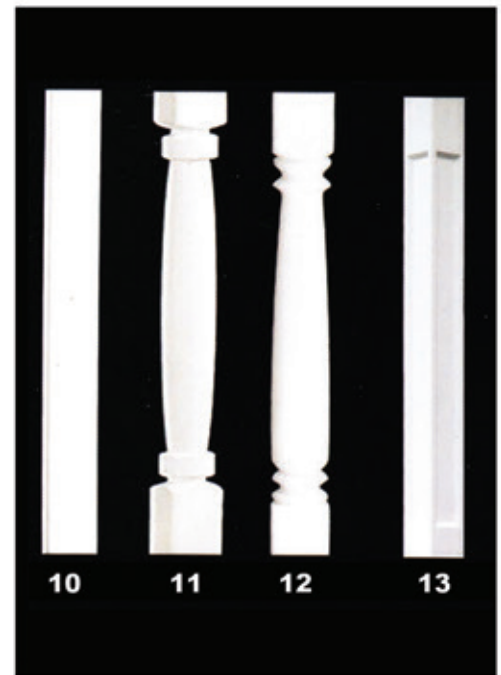

SPINDLE REGULAR

PARTS OF A RAILING SYSTEM

SPINDLE REGULAR

SPINDLE

BELLY RAIL

TWISTED

VINYL PORCH POSTS

ADD CHARACTER TO YOUR DESIGN

VINYL RAILING POSTS

Includes Top/Bottom Structural Post Plate (all sizes)

These plates have additional tabs inside the post that support the sides of the post and make it possible to achieve better up-lift security with short screws