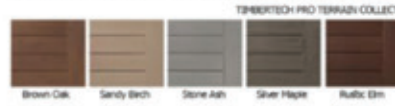

HIGH-PERFORMANCE COMPOSITE DECKING BRAND