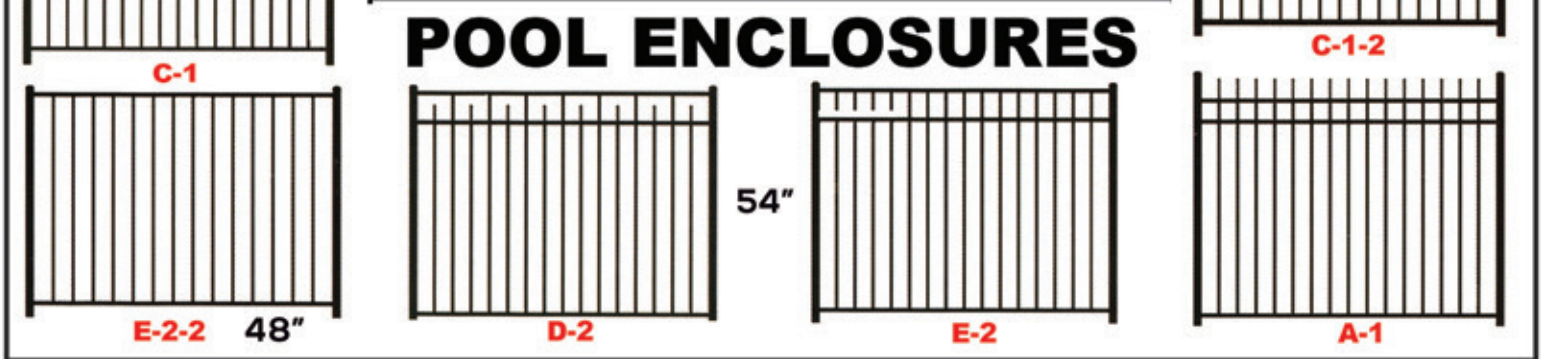

POOL ENCLOSURES

ActiveYards
Fencing solutions for life™

AVANT COMMERCIAL & INDUSTRIAL