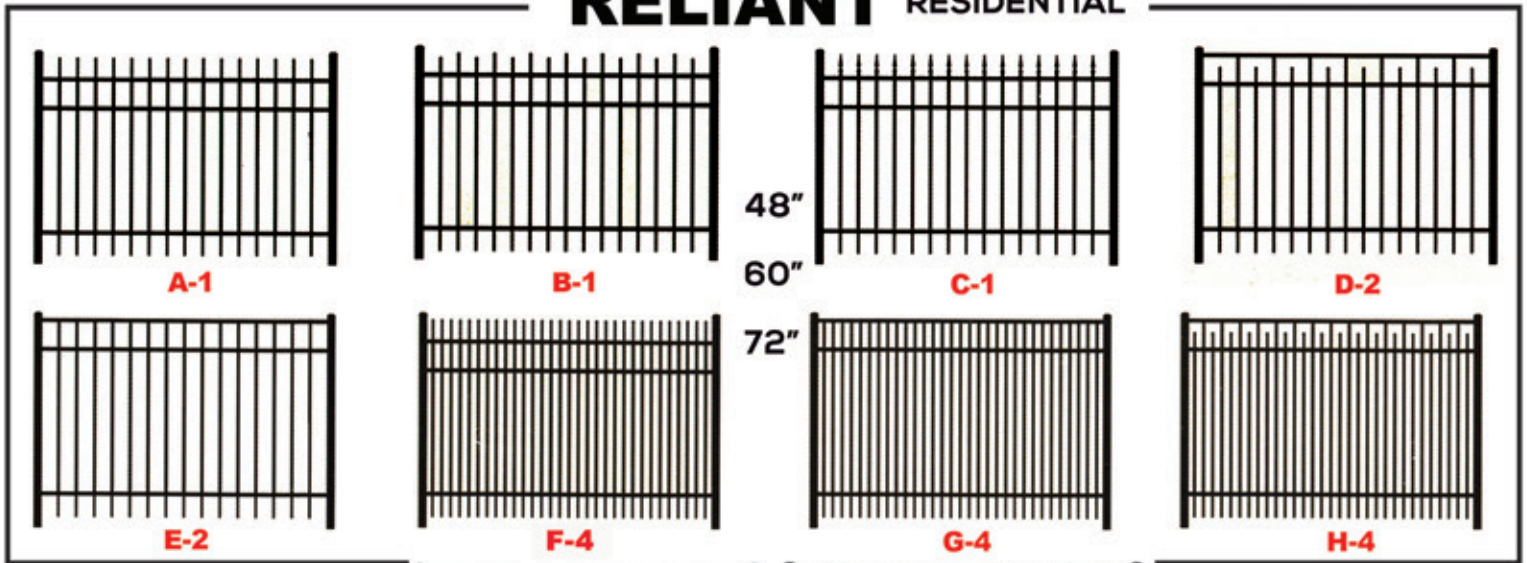

UNIVERSAL STEP BRACKETS
Set of 4

AMERICAN RAIL PROFILE

Bottom Rail Specs

Drains in the bottom rail allow any moisture to escape

1 1/2" x 1 1/2"

CROSS OVER ADAPTER
2 1/2" • 3 1/4" • 4"

Enables top rail to be installed on top of posts

RELIANT RESIDENTIAL

POOL ENCLOSURES

ActiveYards
Fencing solutions for life™

AVANT COMMERCIAL & INDUSTRIAL

ActiveYards
Fencing solutions for life™
AUTHORIZED DEALER

Tri Finial Top

Quad Finial Top

Fleur-de-Lis Finial Top