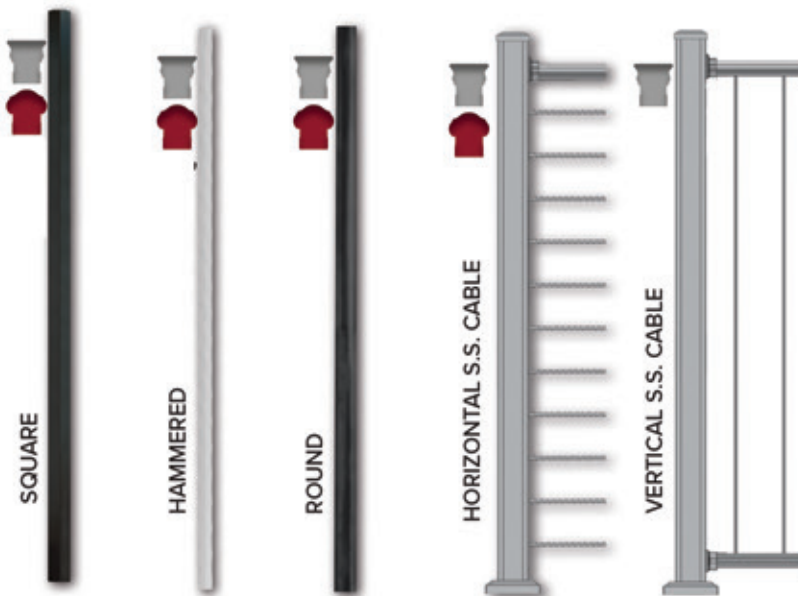

HIGH-PERFORMANCE COMPOSITE DECKING BRAND

AMERICAN SERIES

1 3/4" x 1 1/8" (.070") 1 1/4" x 1 1/2" (.070")

TEXTURED
BLACK
(11)

TEXTURED
WHITE
(12)

TEXTURED
BROWN

- 1 3/4" W x 1 1/8" H Flat Top Rail
- Railing Height Options: 36" · 42" · 48"(Pool)
- Railing Length Options: 6' · 8'
- All Aluminum Balusters 3/4"

ARABIAN SERIES

1 3/4" x 1 1/8" (.070") 1 1/4" x 1 1/2" (.070")

GLOSS
BLACK
(01)

GLOSS
WHITE
(02)

GLOSS
BRONZE
(03)

- 1 3/4" W x 1 1/8" H Contoured Top Rail
- Railing Height Options: 36" · 42" · 48"(Pool)
- Railing Length Options: 6' · 8'
- All Aluminum Balusters 3/4"

BALUSTER OPTIONS

BRACKETS/ADAPTERS

STRAIGHT TOP & BOTTOM BRACKETS
Set of 4 (2 each)

32°- 36° STAIR/STEP TOP & BOTTOM BRACKETS
Set of 4 (2 each)

HORIZONTAL SWIVEL TOP & BOTTOM BRACKETS
Set of 4 (2 each)

Maximum 40° Swivel

VERTICAL STAIR SWIVEL TOP & BOTTOM BRACKETS
For use when an angle is required in adjusting sections for stairs or slopes.
Set of 4 (2 each)

Maximum 30° Swivel

UNIVERSAL SWIVEL MOUNTING BRACKETS
For use when up to 52 degrees is required in adjusting sections for stairs or slopes.
Set of 4 (2 each)