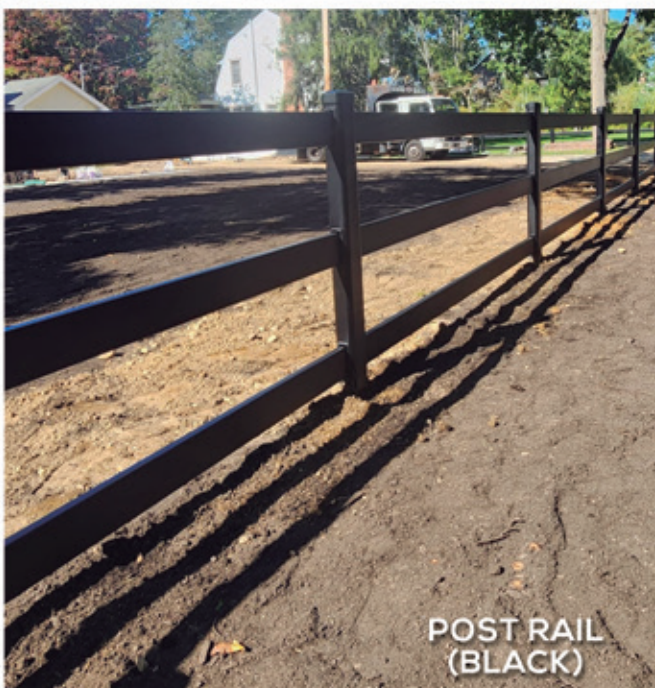

FULL PRIVACY #4

POST RAIL (BLACK)

REAL SPINDLE #3 WITH FULL PRIVACY #1

REGULAR SPINDLE

HORIZONTAL #1

PERGOLA-RAIL-DECK

We install all type of privacy fences, standard height is 72: inches. Also custom height available