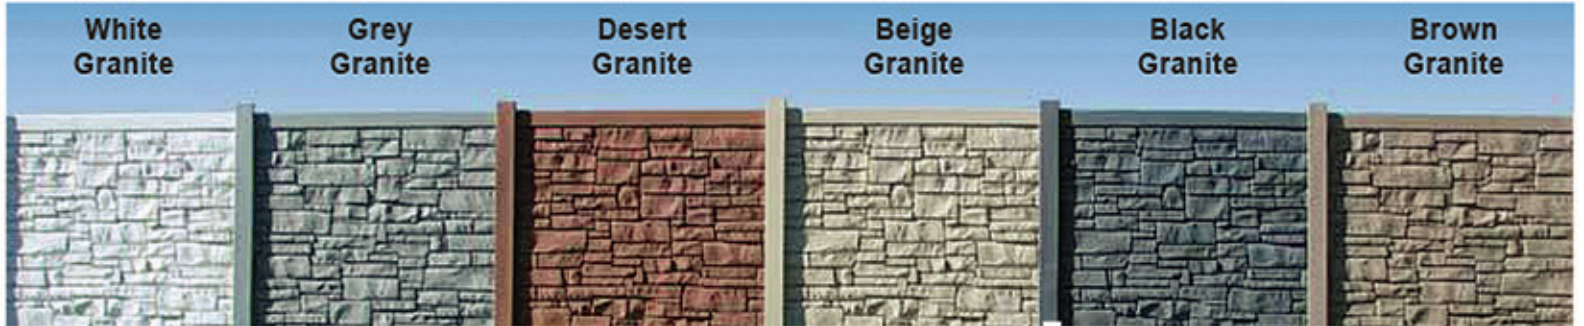

- 4" Load Rating: 10,500 lbs. (max)
- 5" Load Rating: 15,00 lbs. (max)
- 6" Load Rating: 18,000 lbs. (max)
- Uplift (all sizes): 1,750 lbs. (max)

COMPOSITE FENCE • MODERN DESIGN

Enhance your surroundings with an **ECOSTONE FENCE**, the authentic look of Granite Walls.