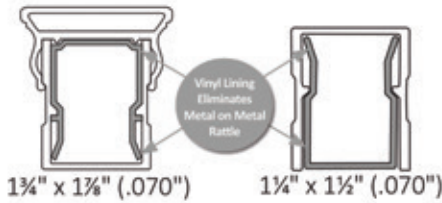

HIGH-PERFORMANCE COMPOSITE DECKING BRAND

AMERICAN SERIES

1 3/4" x 1 1/8" (.070") 1 1/4" x 1 1/2" (.070")

TEXTURED
BLACK
(11)

TEXTURED
WHITE
(12)

TEXTURED
BROWN

- 1 3/4" W x 1 1/8" H Flat Top Rail
- Railing Height Options: 36" · 42" · 48"(Pool)
- Railing Length Options: 6' · 8'
- All Aluminum Balusters 3/4"