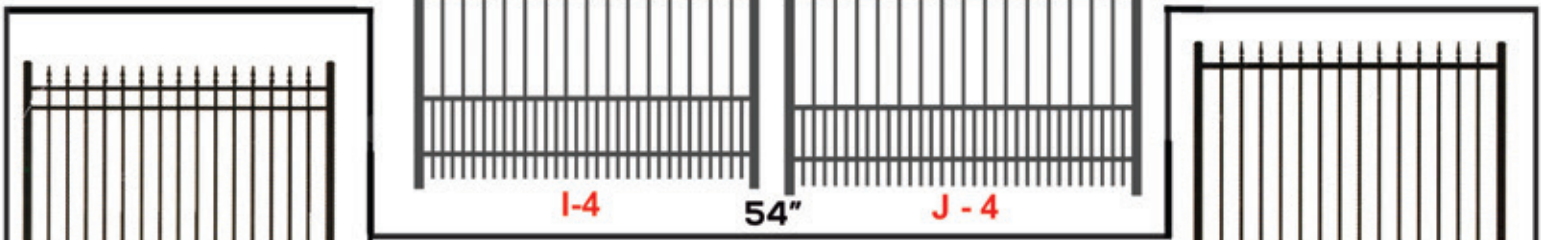

UNIVERSAL STEP BRACKETS
Set of 4

AMERICAN RAIL PROFILE

Bottom Rail Specs

Drains in the bottom rail allow any moisture to escape

1 1/2" x 1 1/2"

CROSS OVER ADAPTER
2 1/2" • 3 1/4" • 4"

Enables top rail to be installed on top of posts

RELIANT RESIDENTIAL

POOL ENCLOSURES

ActiveYards
Fencing solutions for life™

AVANT COMMERCIAL & INDUSTRIAL

ActiveYards
Fencing solutions for life™
AUTHORIZED DEALER

Tri Finial Top

Quad Finial Top

Fleur-de-Lis Finial Top