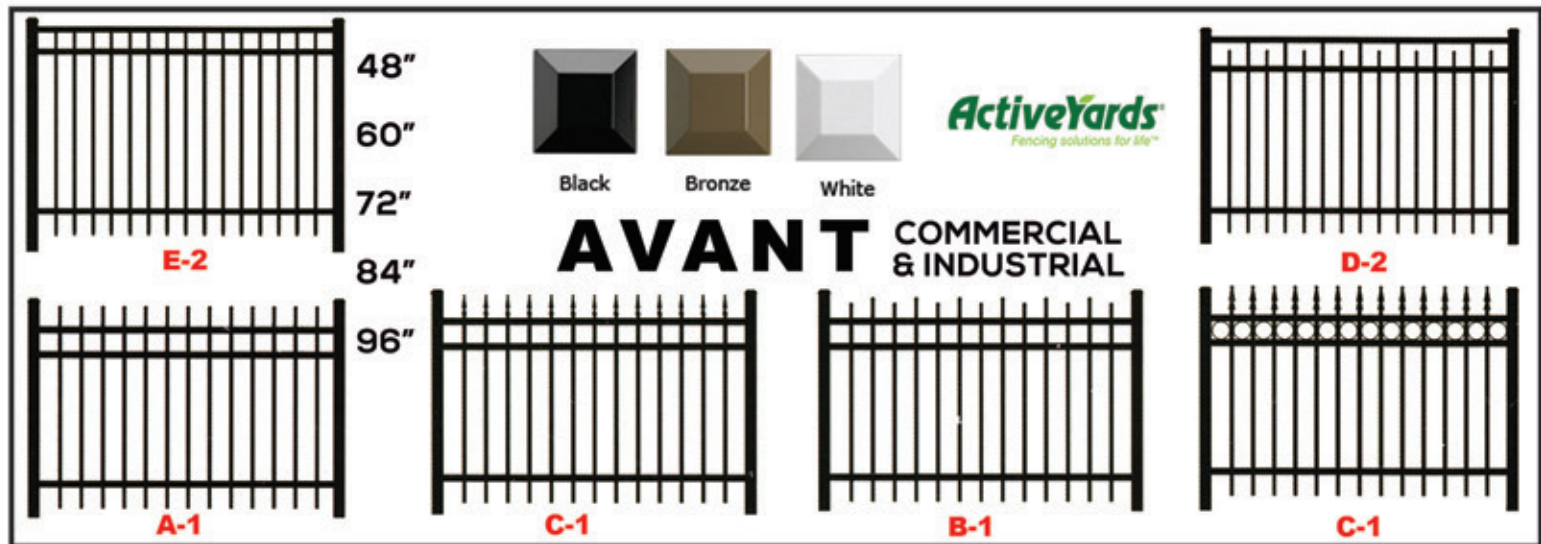

UNIVERSAL STEP BRACKETS
Set of 4

AMERICAN RAIL PROFILE

Bottom Rail Specs

Drains in the bottom rail allow any moisture to escape

1 1/2" x 1 1/2"

CROSS OVER ADAPTER
2 1/2" • 3 1/4" • 4"

Enables top rail to be installed on top of posts

RELIANT RESIDENTIAL

POOL ENCLOSURES

ActiveYards
Fencing solutions for life™

AVANT COMMERCIAL & INDUSTRIAL

ActiveYards
Fencing solutions for life™
AUTHORIZED DEALER

Tri Finial Top

Quad Finial Top

Fleur-de-Lis Finial Top